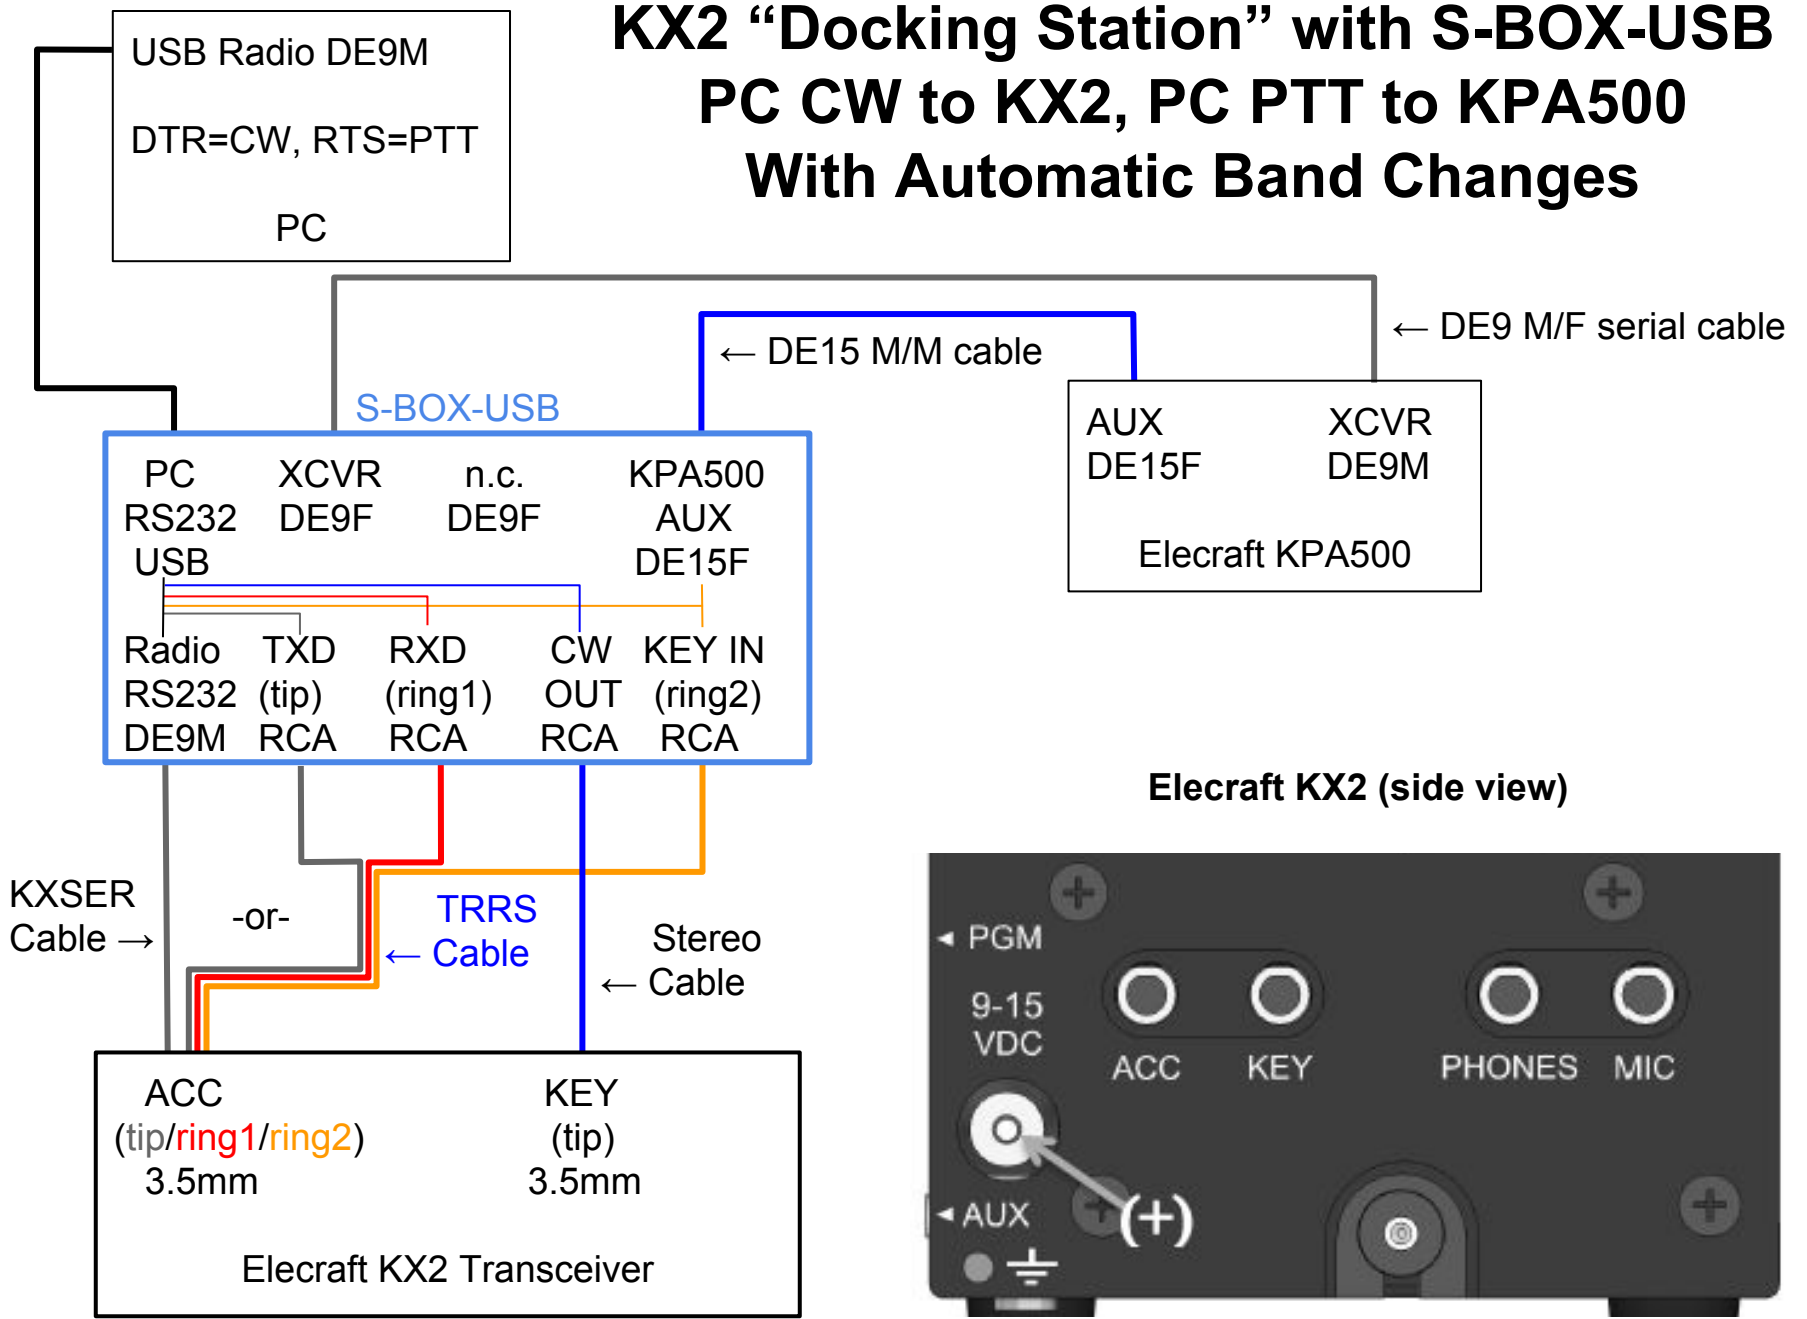

# KX2 "Docking Station" with S-BOX-USB PC CW to KX2, PC PTT to KPA500 With Automatic Band Changes

Elecraft KX2 (side view)