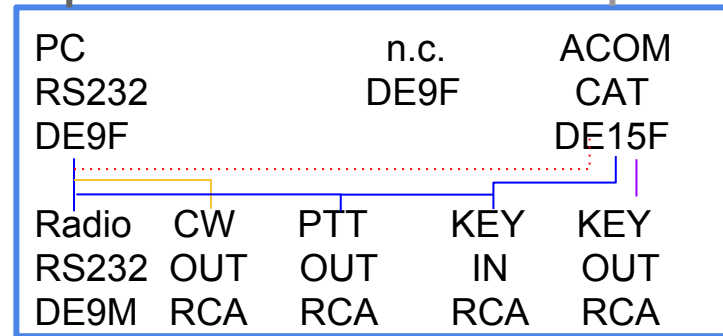

# PC CW Keying with S-BOX to ACOM AMP

COM1: Radio DE9M  
 DTR=CW, RTS=PTT  
 PC

Amphenol DE15 M/M cable

S-BOX

CAT DE15F  
 ACOM 2000A Remote

## ACOM CAT DE15F

RS232 CW PTT KEY  
 IN IN IN OUT  
 Transceiver