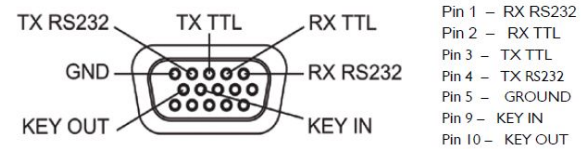

# PC CW Keying with S-BOX to ACOM AMP

COM1: Radio DE9M  
 DTR=CW, RTS=PTT  
 PC

Amphenol DE15 M/M cable

S-BOX

CAT DE15F  
 ACOM 2000A Remote

## ACOM CAT DE15F

RS232 CW PTT KEY  
 IN IN IN OUT  
 Transceiver