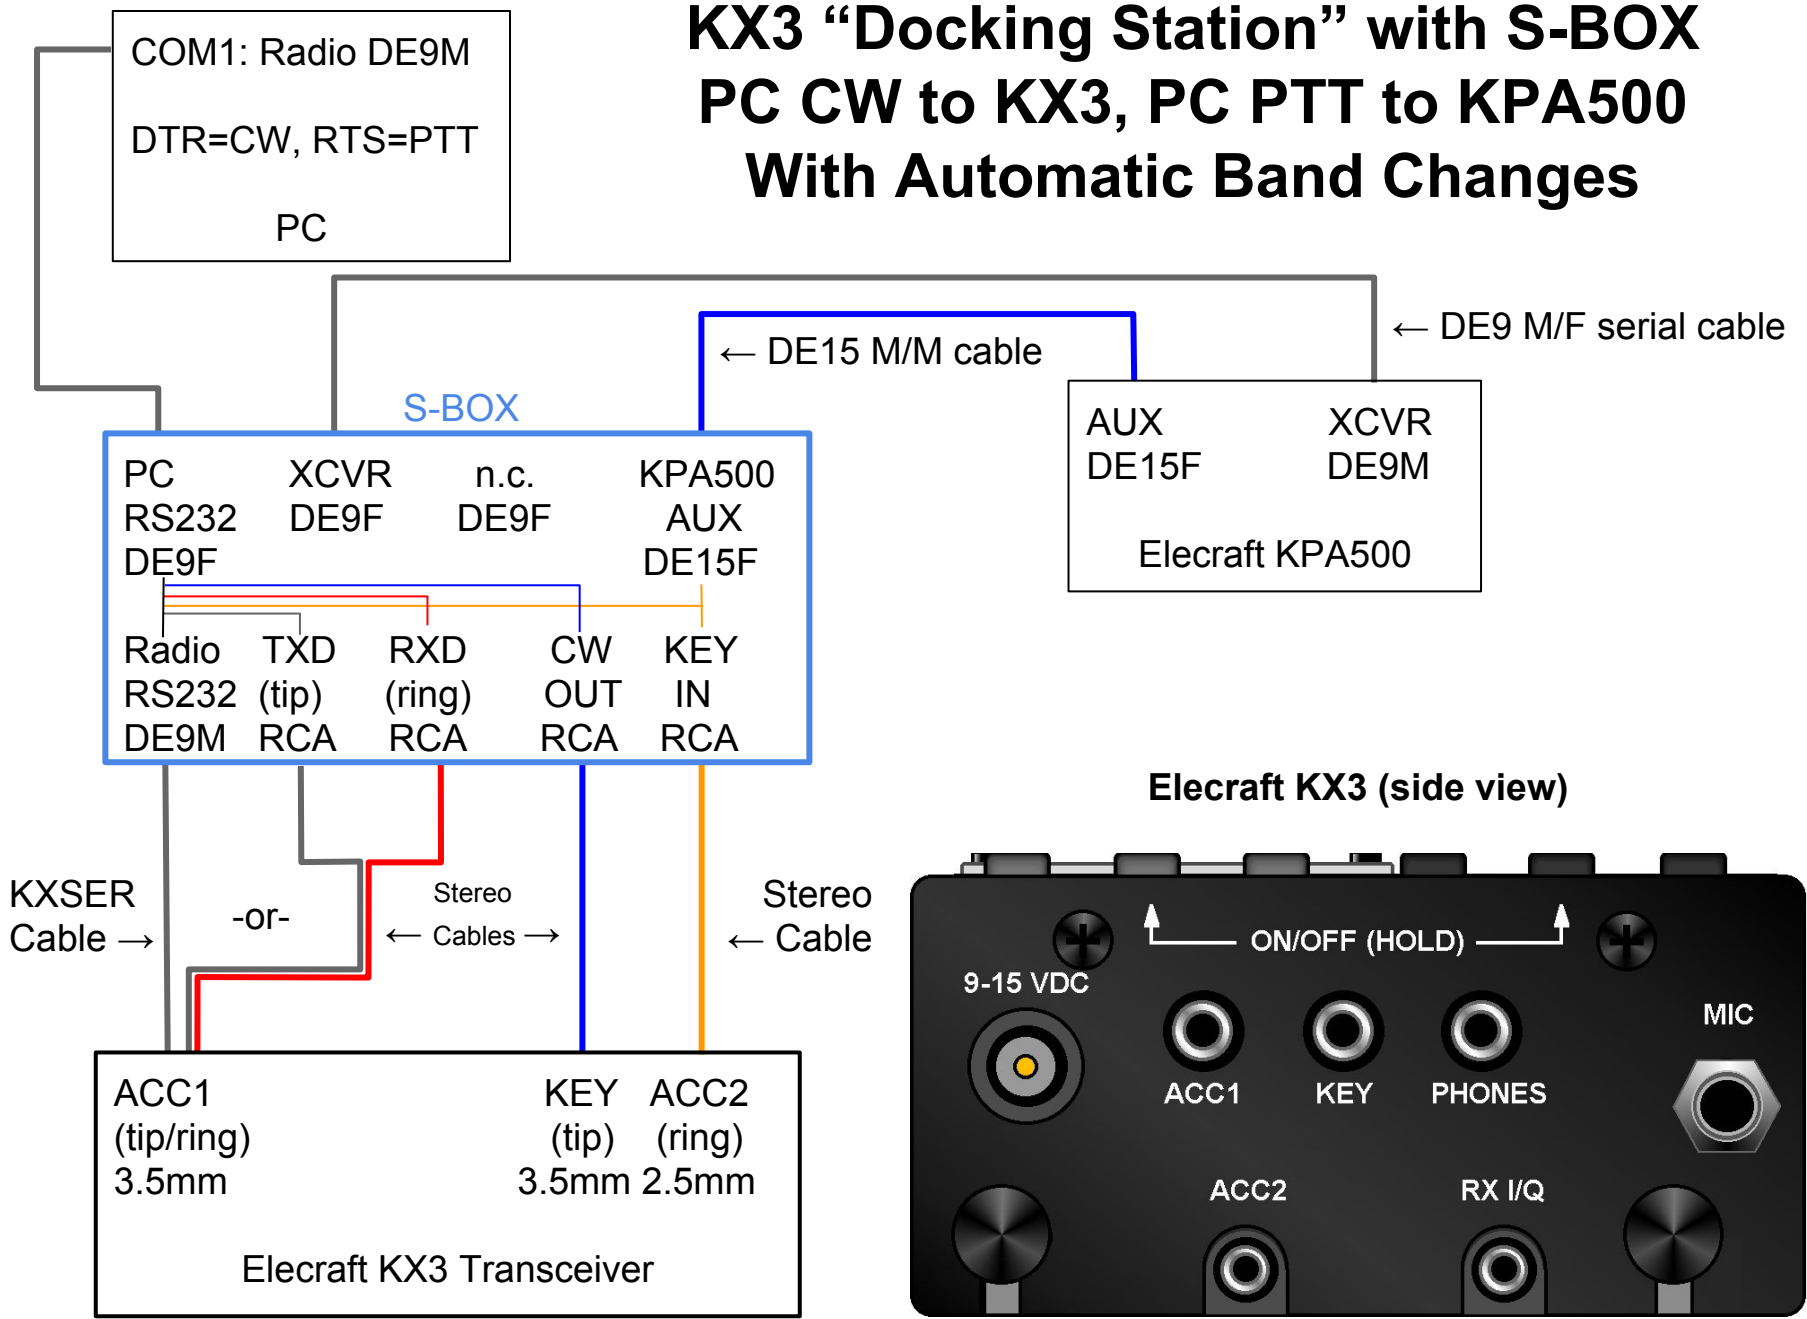

KX3 "Docking Station" with S-BOX PC CW to KX3, PC PTT to KPA500 With Automatic Band Changes

Elecraft KX3 (side view)