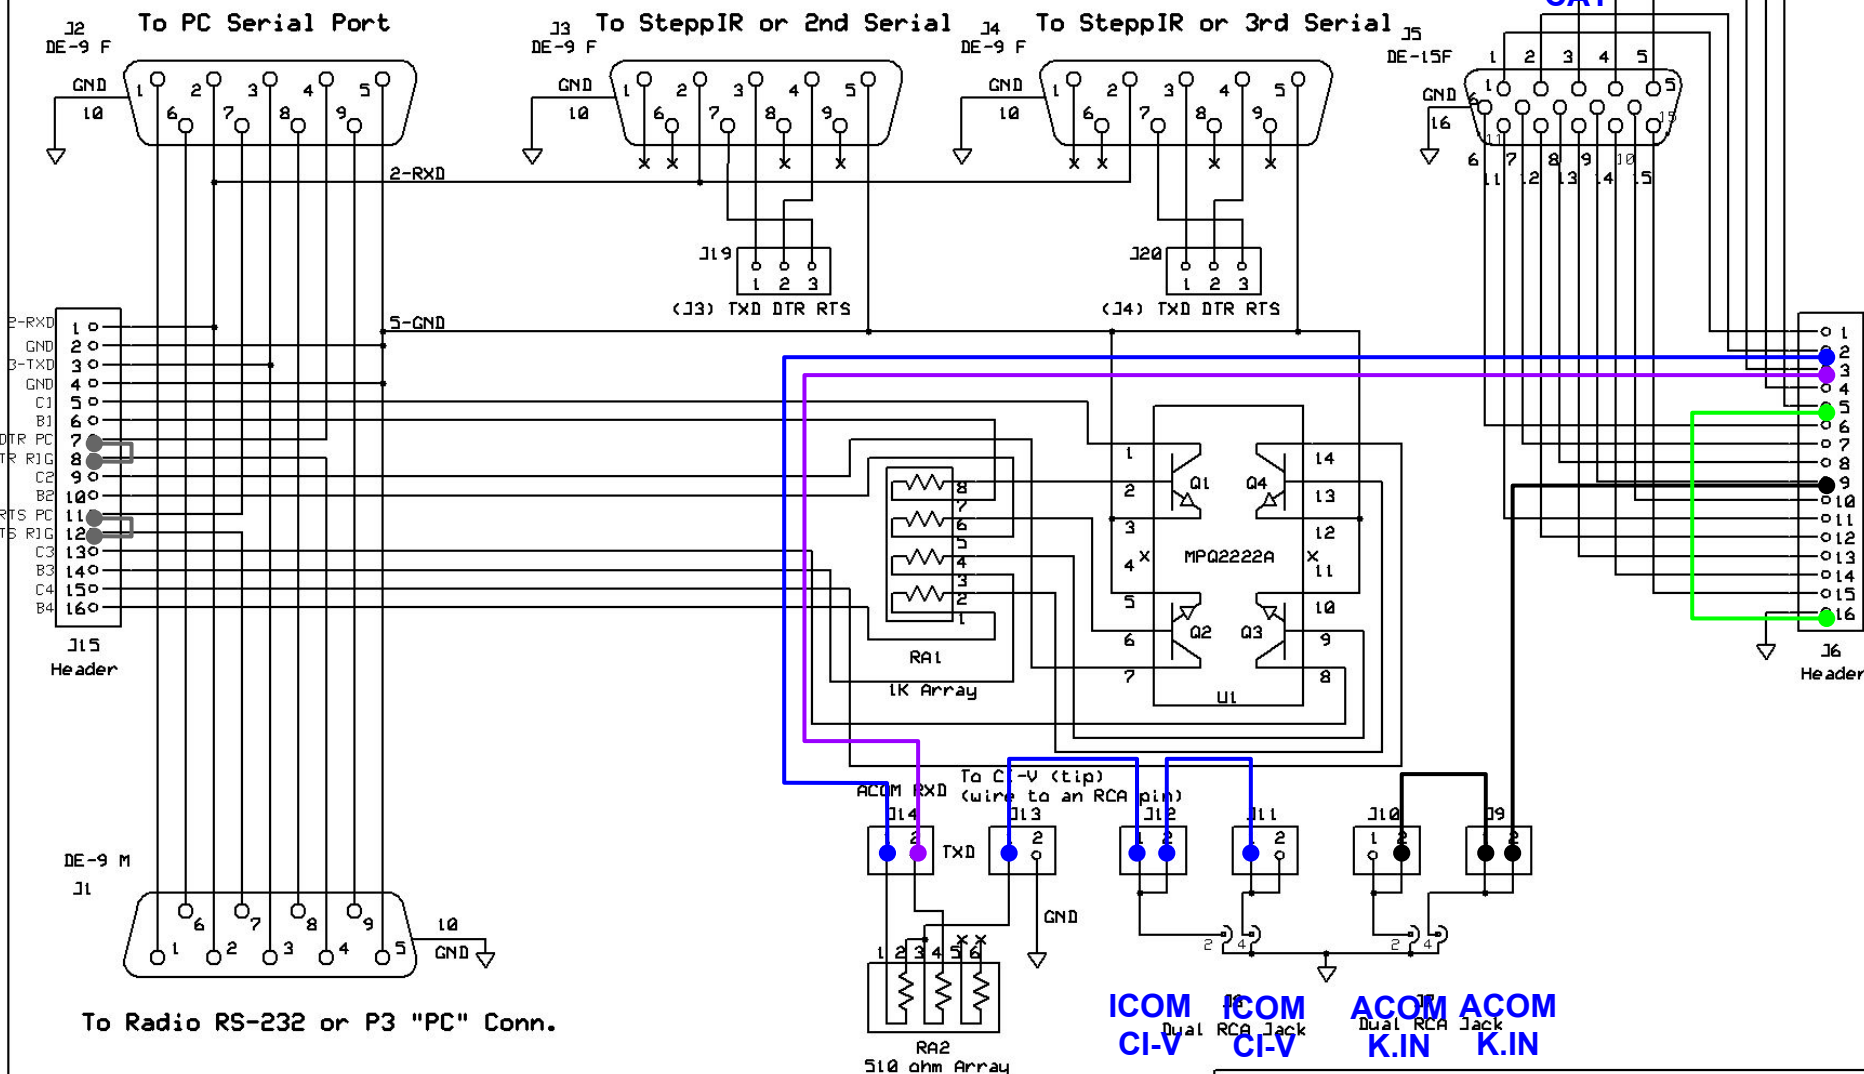

ACOM: 1 RXD, 2 RXTTL, 3 TXTTL, 4 TXD, 5 GND, 9 KEY IN, 10 KEY OUT

ACOM 2000A
CAT

ICOM ICOM ACOM ACOM
CI-V CI-V K.IN K.IN
Dual RCA Jack Dual RCA Jack

To ACOM Only (from ICOM)

N6TV		
1x3 DE-9 Splitter with DE-15		
R. A. Wilson	Ver 1.2	Page 1 of 1
	03/05/2018	