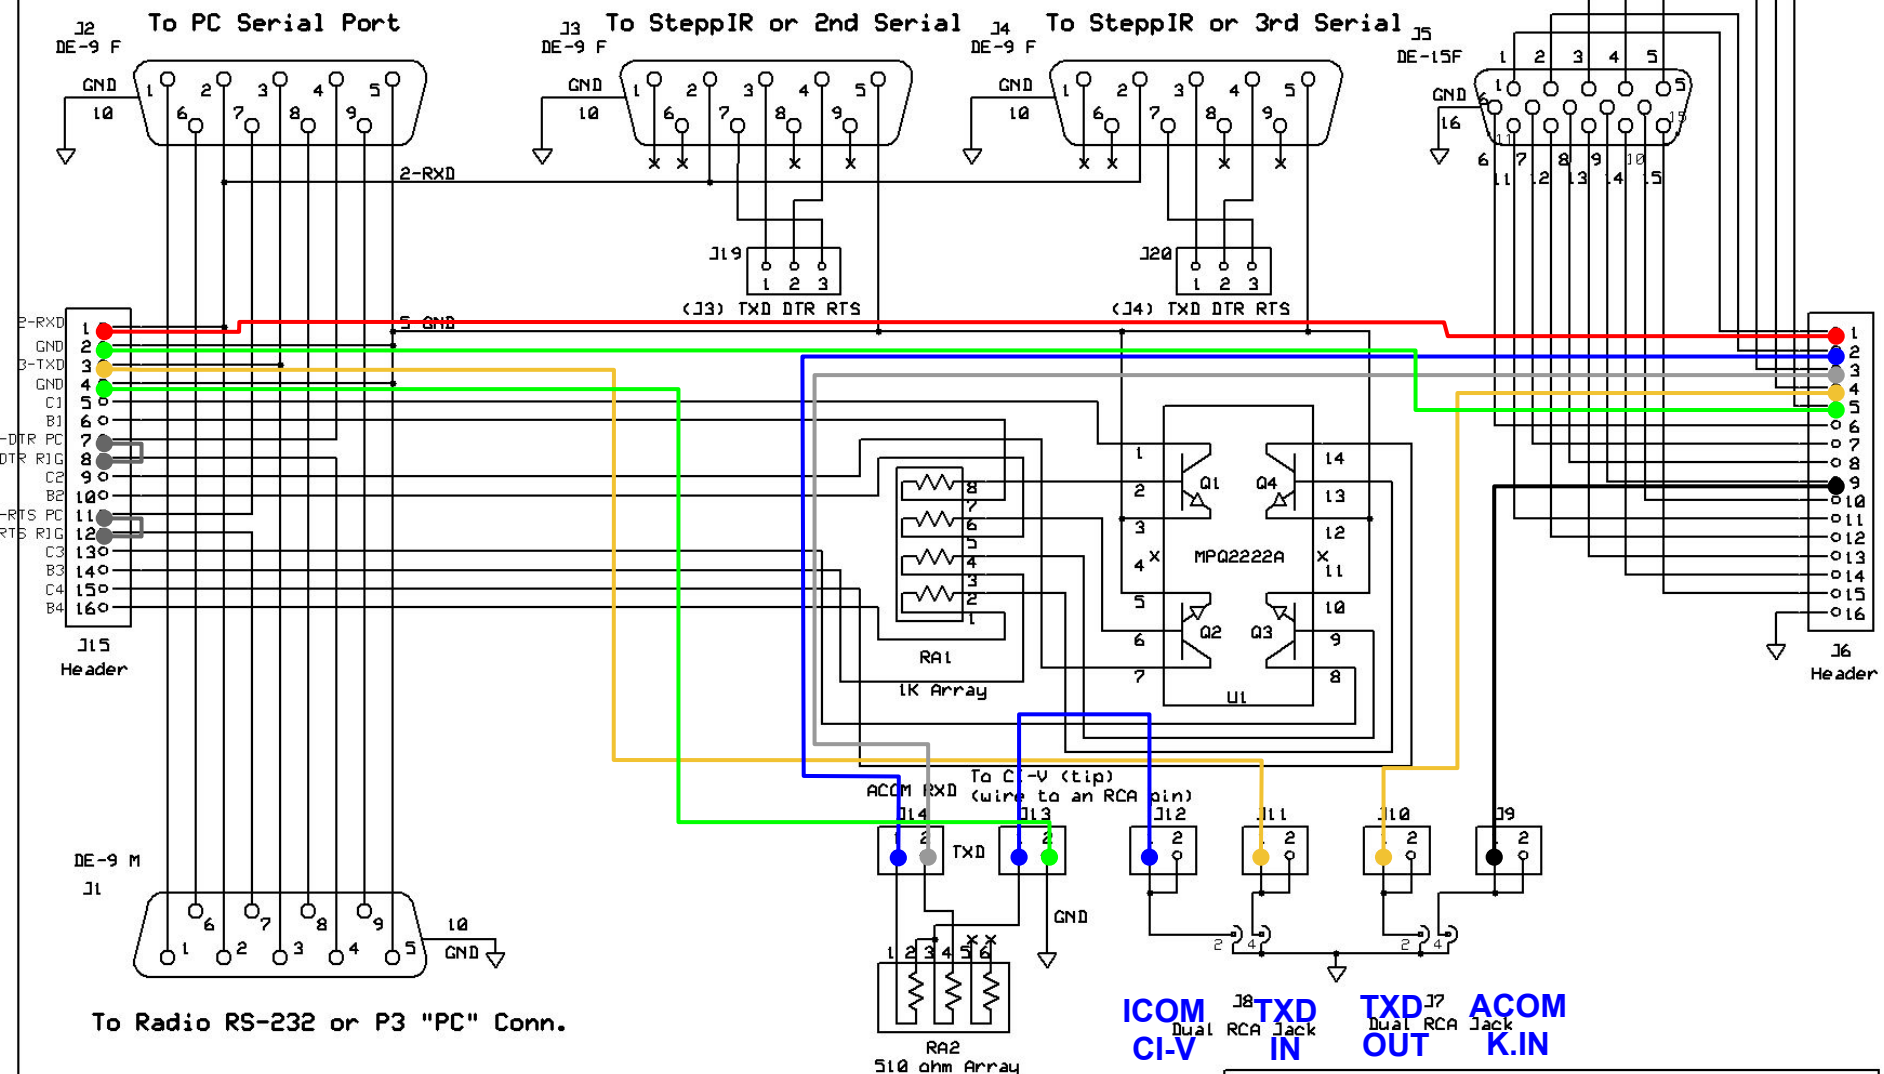

ACOM: 1 RXD, 2 RXTTL, 3 TXTTL, 4 TXD, 5 GND, 9 KEY IN, 10 KEY OUT

Rig Control Via Serial Port

ACOM 2000A CAT

ICOM CI-V TXD IN TXD OUT ACOM K.IN

To ACOM Only (from ICOM)

N6TV

1x3 DE-9 Splitter with DE-15

R. A. Wilson	Ver 1.2	Page 1 of 1
	03/05/2018	