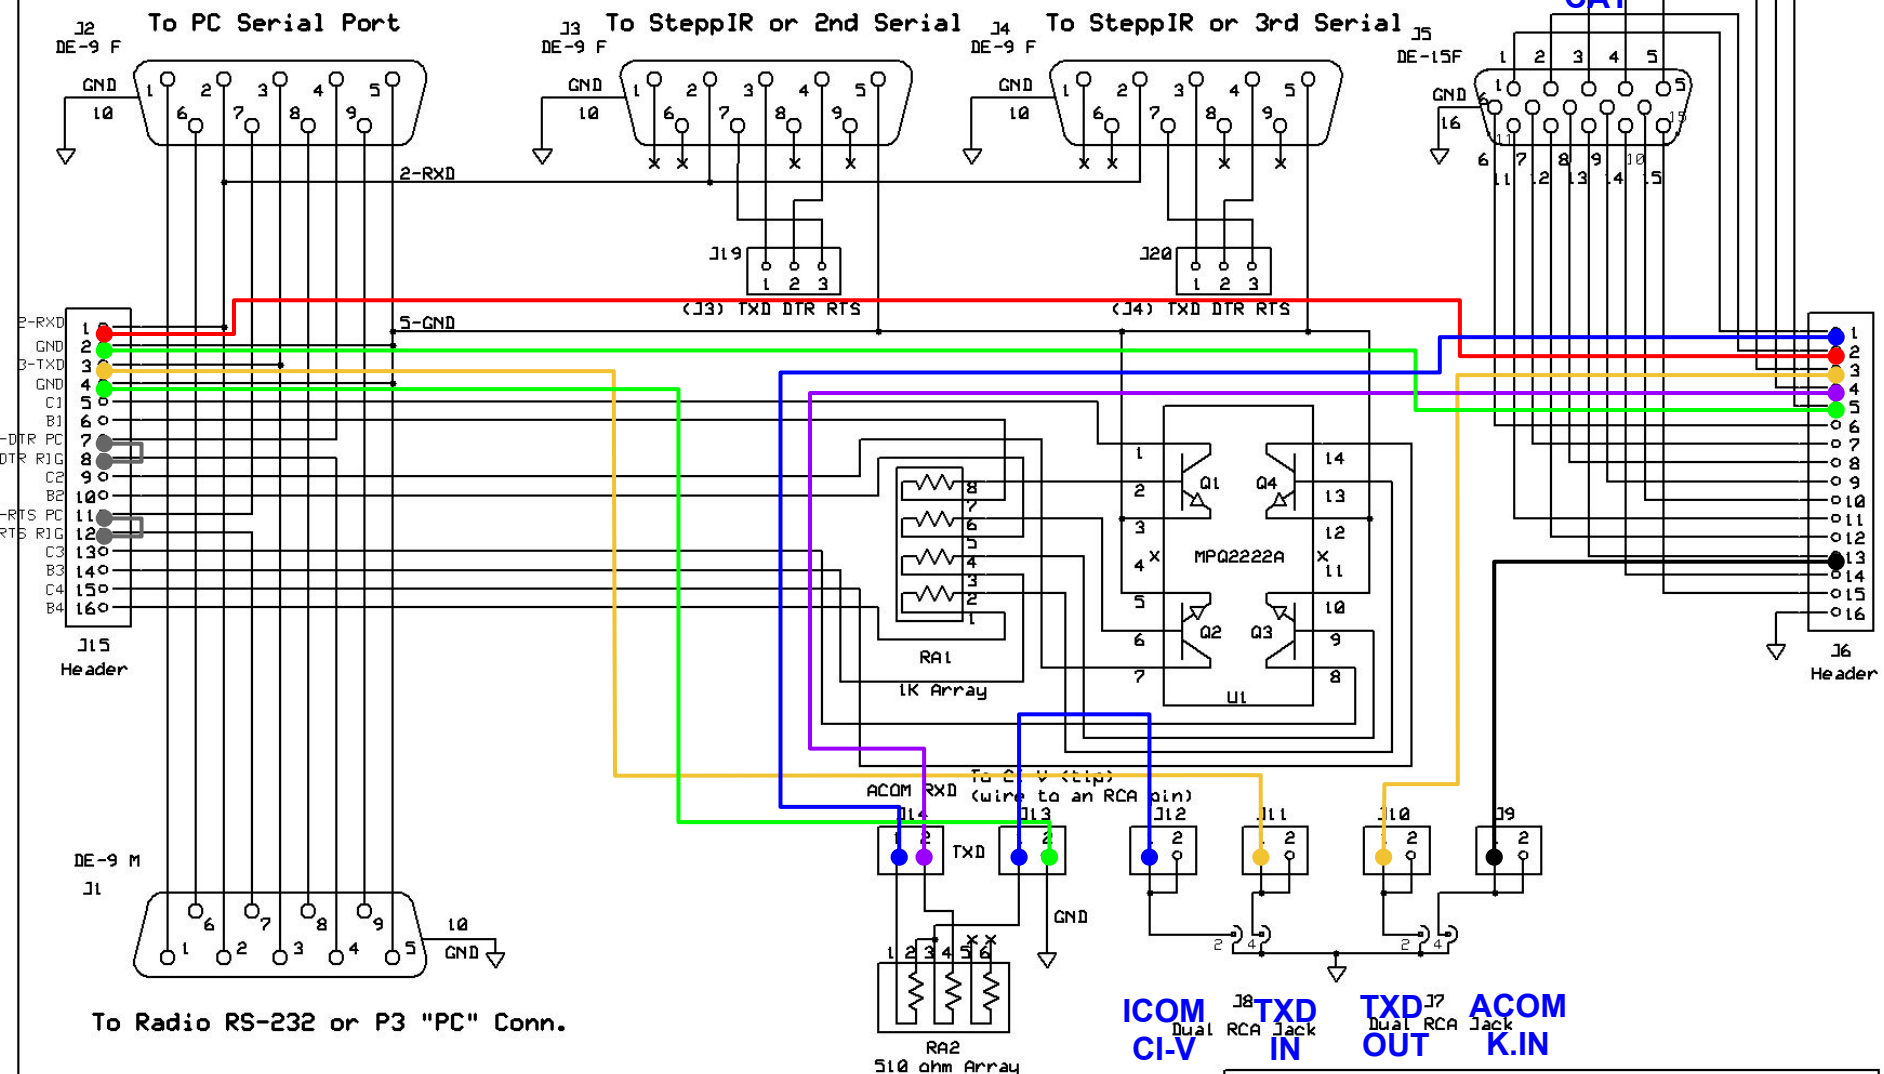

ACOM 600S and A1200S:

1-RxD TTL, 2-RxD 232, 3-TxD 232, 4-TxD TTL, 5-GND, 11-ON RMT, 13-KEY-IN, 14-KEY-OUT, 15-GND

**Rig Control
Via Serial Port**

**ACOM 600S / A1200S
CAT**

N6TV		
1x3 DE-9 Splitter with DE-15		
R. A. Wilson	Ver 1.2	Page 1 of 1
	03/05/2018	