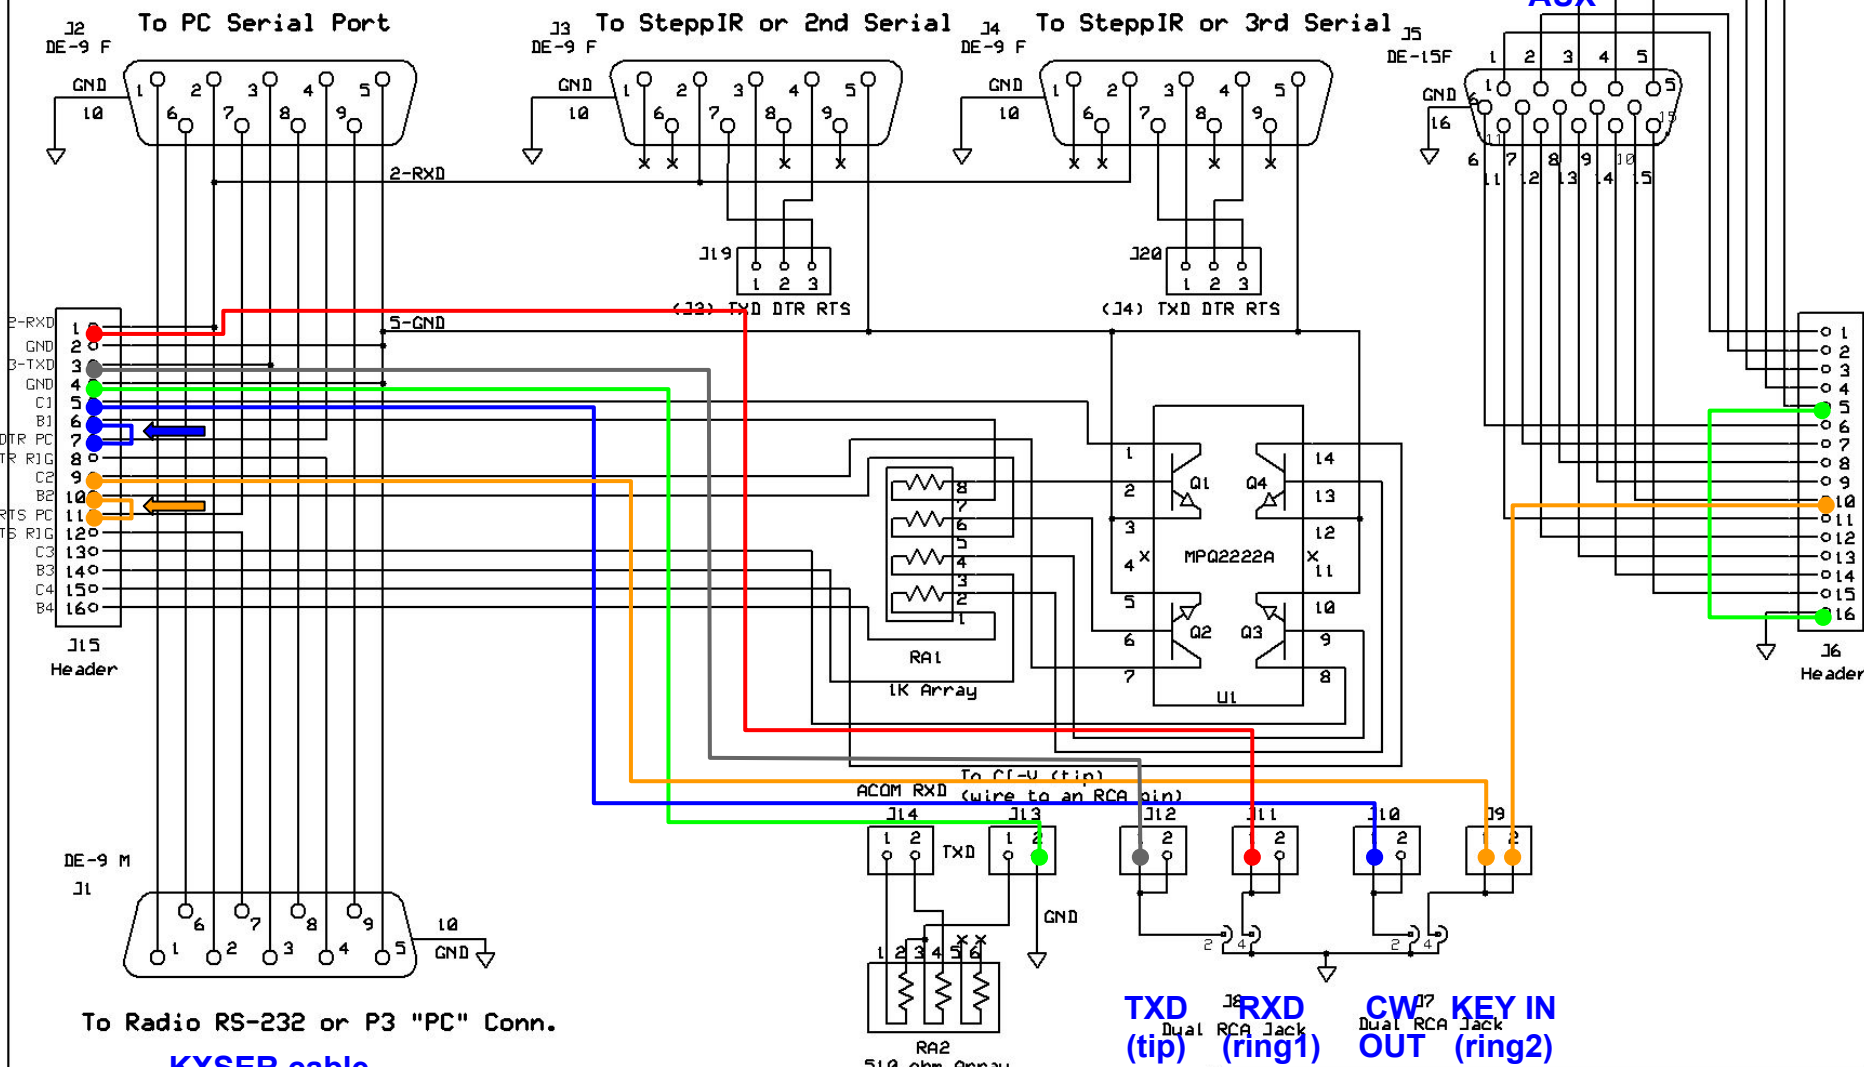

Rig Control & CW/PTT
From PC USB Port
4-DTR CW 7-RTS PTT

From KPA500
"XCVR" conn.

KPA500: 5 GND, 10 KEY-IN

To Radio RS-232 or P3 "PC" Conn.
KXSER cable
to KX2
(optional)

To ACOM Only (from ICOM)

TXD (tip) **RXD** (ring1) **CW** (ring2)
 Dual RCA Jack Dual RCA Jack OUT (ring2)

N6TV		
1x3 DE-9 Splitter with DE-15		
R. A. Wilson	Ver 1.2	Page 1 of 1
	03/05/2018	