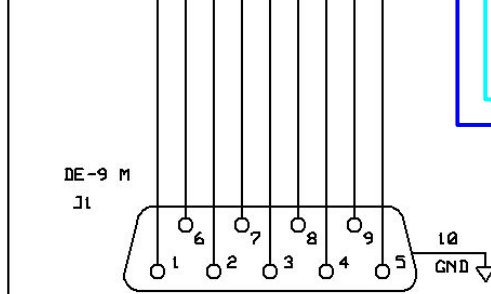

S-BOX "Sametime Keying" Circuit

KPA500 / KPA1500: 5 GND, 10 KEY IN

PC ON/OFF Keying

4-DTR=CW 7-RTS=PTT

KPA500 / KPA1500

AUX or Y-BOX

To PC Serial Port

To SteppIR or 2nd Serial

To SteppIR or 3rd Serial

To Radio RS-232 or P3 "PC" Conn.

To ACOM Only (from ICOM)

AMP RLY OUT

PTT OUT

CW OUT

AMP KEY IN

To ACOM Only (from ICOM)

N6TV

1x3 DE-9 Splitter with DE-15

R. A. Wilson

Ver 1.2

03/05/2018

Page 1 of 1