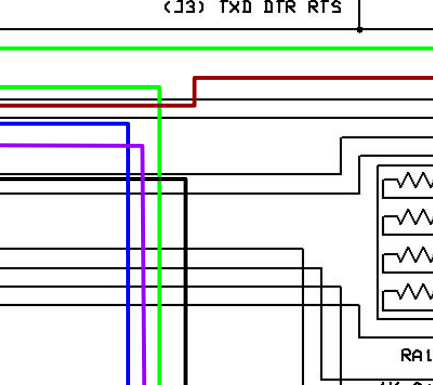

S-BOX "Sametime Keying" Circuit

KPA500 / KPA1500: 5 GND, 10 KEY IN

PC ON/OFF Keying

4-DTR=CW 7-RTS=PTT

KPA500 / KPA1500

AUX or Y-BOX

To PC Serial Port

To SteppIR or 2nd Serial

To SteppIR or 3rd Serial

To Radio RS-232 or P3 "PC" Conn.

To ACOM Only (from ICOM)

AMP RLY OUT

PTT OUT

CW OUT

AMP KEY IN

To ACOM Only (from ICOM)

N6TV

1x3 DE-9 Splitter with DE-15

R. A. Wilson

Ver 1.2

03/05/2018

Page 1 of 1