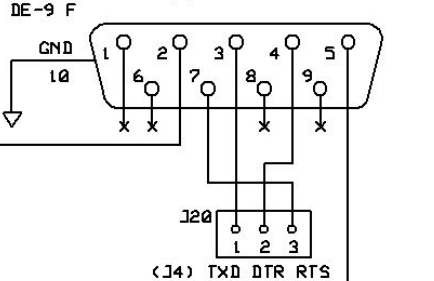

S-BOX "Sametime Keying" Circuit

KPA500 / KPA1500: 5 GND, 10 KEY IN

PC ON/OFF Keying

4-DTR=CW 7-RTS=PTT

KPA500 / KPA1500

AUX or Y-BOX

To PC Serial Port

To SteppIR or 2nd Serial

To SteppIR or 3rd Serial

To Radio RS-232 or P3 "PC" Conn.

To ACOM Only (from ICOM)

AMP RLY OUT

PTT OUT

CW OUT

AMP KEY IN

To ACOM Only (from ICOM)

N6TV

1x3 DE-9 Splitter with DE-15

R. A. Wilson

Ver 1.2

03/05/2018

Page 1 of 1