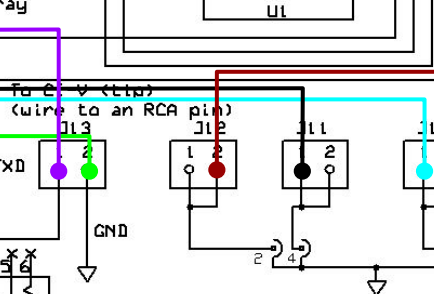

S-BOX "Sametime Keying" Circuit

KPA500 / KPA1500: 5 GND, 10 KEY IN

PC ON/OFF Keying

4-DTR=CW 7-RTS=PTT

KPA500 / KPA1500

AUX or Y-BOX

To PC Serial Port

To SteppIR or 2nd Serial

To SteppIR or 3rd Serial

To Radio RS-232 or P3 "PC" Conn.

To ACOM Only (from ICOM)

AMP RLY OUT

PTT OUT

CW OUT

AMP KEY IN

To ACOM Only (from ICOM)

N6TV

1x3 DE-9 Splitter with DE-15

R. A. Wilson

Ver 1.2

03/05/2018

Page 1 of 1