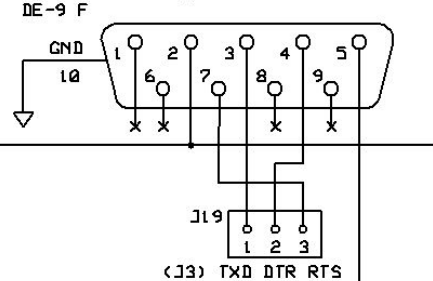

S-BOX "Sametime Keying" Circuit

KPA500 / KPA1500: 5 GND, 10 KEY IN

PC ON/OFF Keying

4-DTR=CW 7-RTS=PTT

KPA500 / KPA1500

AUX or Y-BOX

To PC Serial Port

To SteppIR or 2nd Serial

To SteppIR or 3rd Serial

To Radio RS-232 or P3 "PC" Conn.

To ACOM Only (from ICOM)

AMP RLY OUT

PTT OUT

CW OUT

AMP KEY IN

To ACOM Only (from ICOM)

N6TV

1x3 DE-9 Splitter with DE-15

R. A. Wilson

Ver 1.2

03/05/2018

Page 1 of 1