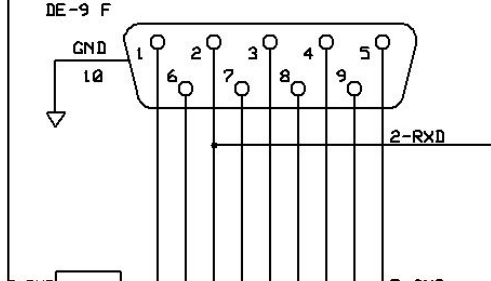

S-BOX "Sametime Keying" Circuit

KPA500 / KPA1500: 5 GND, 10 KEY IN

PC ON/OFF Keying

4-DTR=CW 7-RTS=PTT

KPA500 / KPA1500

AUX or Y-BOX

To PC Serial Port

To SteppIR or 2nd Serial

To SteppIR or 3rd Serial

To Radio RS-232 or P3 "PC" Conn.

To ACOM Only (from ICOM)

AMP RLY OUT

PTT OUT

CW OUT

AMP KEY IN

To ACOM Only (from ICOM)

N6TV

1x3 DE-9 Splitter with DE-15

R. A. Wilson

Ver 1.2

03/05/2018

Page 1 of 1