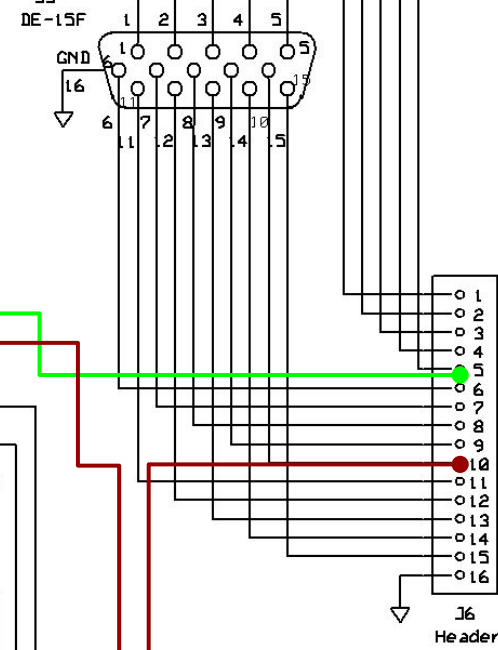

S-BOX "Sametime Keying" Circuit

KPA500 / KPA1500: 5 GND, 10 KEY IN

PC ON/OFF Keying

4-DTR=CW 7-RTS=PTT

KPA500 / KPA1500

AUX or Y-BOX

To PC Serial Port

To SteppIR or 2nd Serial

To SteppIR or 3rd Serial

To Radio RS-232 or P3 "PC" Conn.

To ACOM Only (from ICOM)

AMP RLY OUT

PTT OUT

CW OUT

AMP KEY IN

To ACOM Only (from ICOM)

N6TV

1x3 DE-9 Splitter with DE-15

R. A. Wilson

Ver 1.2

03/05/2018

Page 1 of 1