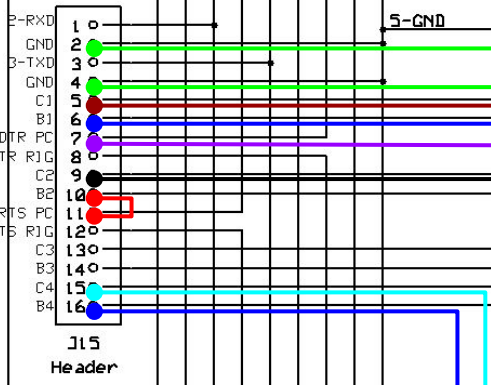

S-BOX "Sametime Keying" Circuit

KPA500 / KPA1500: 5 GND, 10 KEY IN

PC ON/OFF Keying

4-DTR=CW 7-RTS=PTT

KPA500 / KPA1500

AUX or Y-BOX

To PC Serial Port

To SteppIR or 2nd Serial

To SteppIR or 3rd Serial

To Radio RS-232 or P3 "PC" Conn.

To ACOM Only (from ICOM)

AMP RLY OUT

PTT OUT

CW OUT

AMP KEY IN

To ACOM Only (from ICOM)

N6TV

1x3 DE-9 Splitter with DE-15

R. A. Wilson

Ver 1.2

03/05/2018

Page 1 of 1