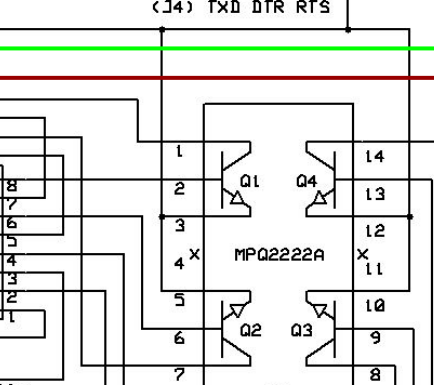

S-BOX "Sametime Keying" Circuit

KPA500 / KPA1500: 5 GND, 10 KEY IN

PC ON/OFF Keying

4-DTR=CW 7-RTS=PTT

KPA500 / KPA1500

AUX or Y-BOX

To PC Serial Port

To SteppIR or 2nd Serial

To SteppIR or 3rd Serial

To Radio RS-232 or P3 "PC" Conn.

To ACOM Only (from ICOM)

AMP RLY OUT

PTT OUT

CW OUT

AMP KEY IN

To ACOM Only (from ICOM)

N6TV

1x3 DE-9 Splitter with DE-15

R. A. Wilson

Ver 1.2

03/05/2018

Page 1 of 1