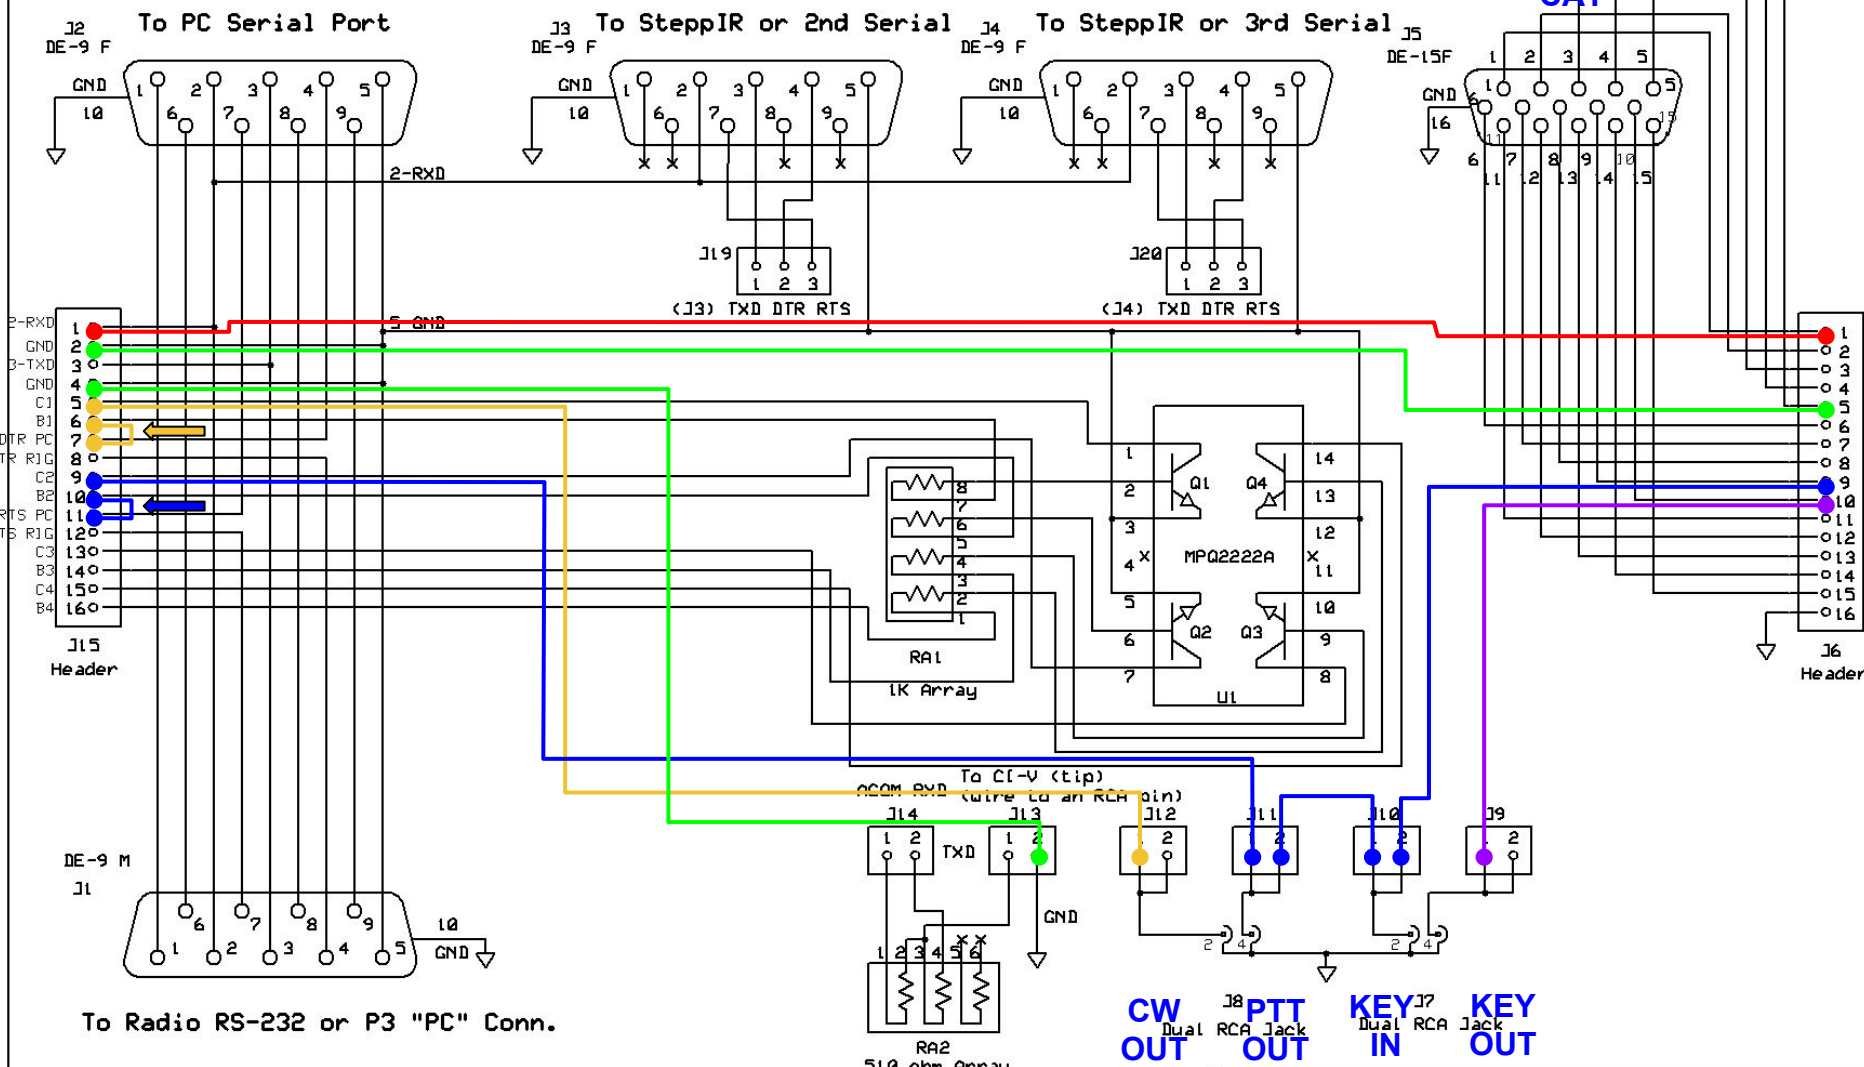

ACOM: 1 RXD, 2 RXTTL, 3 TXTTL, 4 TXD, 5 GND, 9 KEY IN, 10 KEY OUT

CW & Rig Control 4-DTR CW 7-RTS PTT

ACOM 2000A CAT

N6TV

1x3 DE-9 Splitter with DE-15

| | | |
|--------------|------------|-------------|
| R. A. Wilson | Ver 1.2 | Page 1 of 1 |
| | 03/05/2018 | |