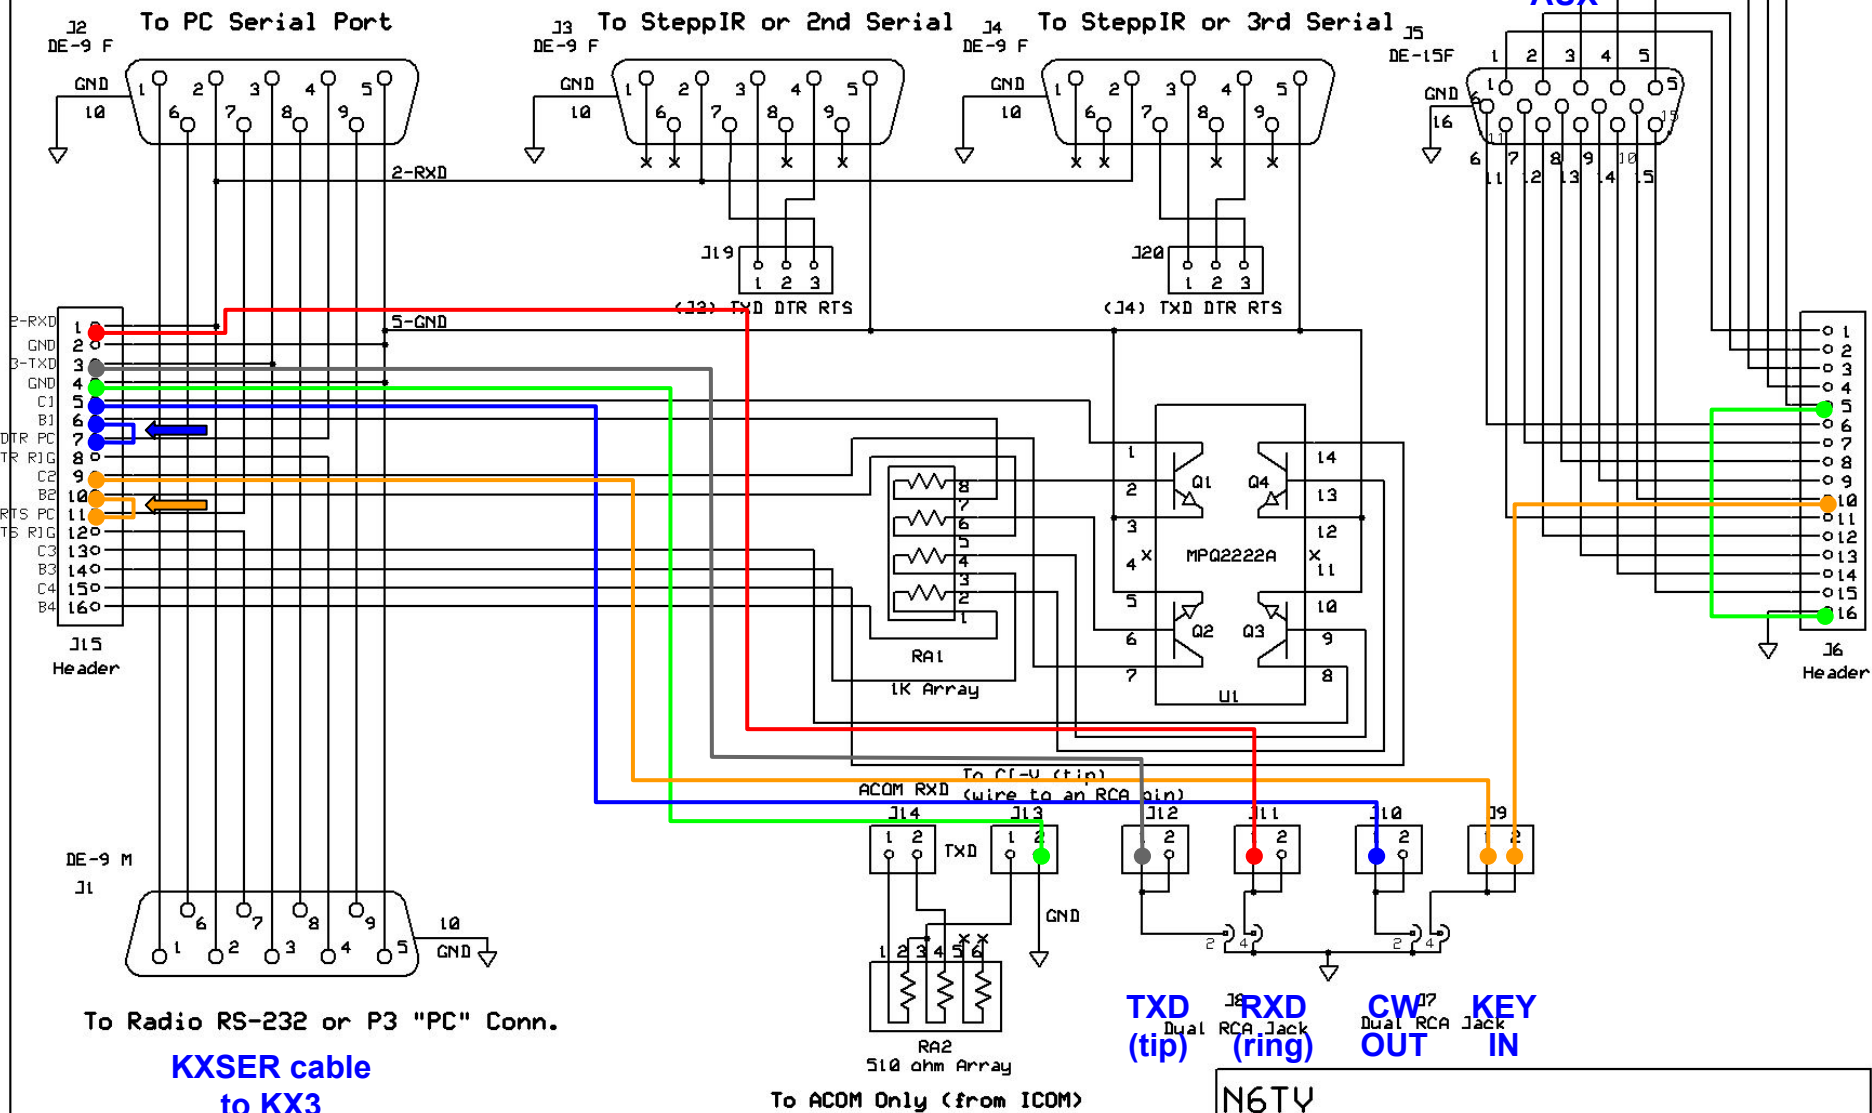

Rig Control & CW/PTT
From PC
4-DTR CW 7-RTS PTT

From KPA500
"XCVR" conn.

KPA500: 5 GND, 10 KEY-IN

TXD (tip) **RXD** (ring) **CW OUT** **KEY IN**
 Dual RCA Jack Dual RCA Jack

N6TV
1x3 DE-9 Splitter with DE-15

R. A. Wilson	Ver 1.2	Page 1 of 1
	03/05/2018	

To ACOM Only (from ICOM)

KXSER cable
to KX3
(optional)

To Radio RS-232 or P3 "PC" Conn.