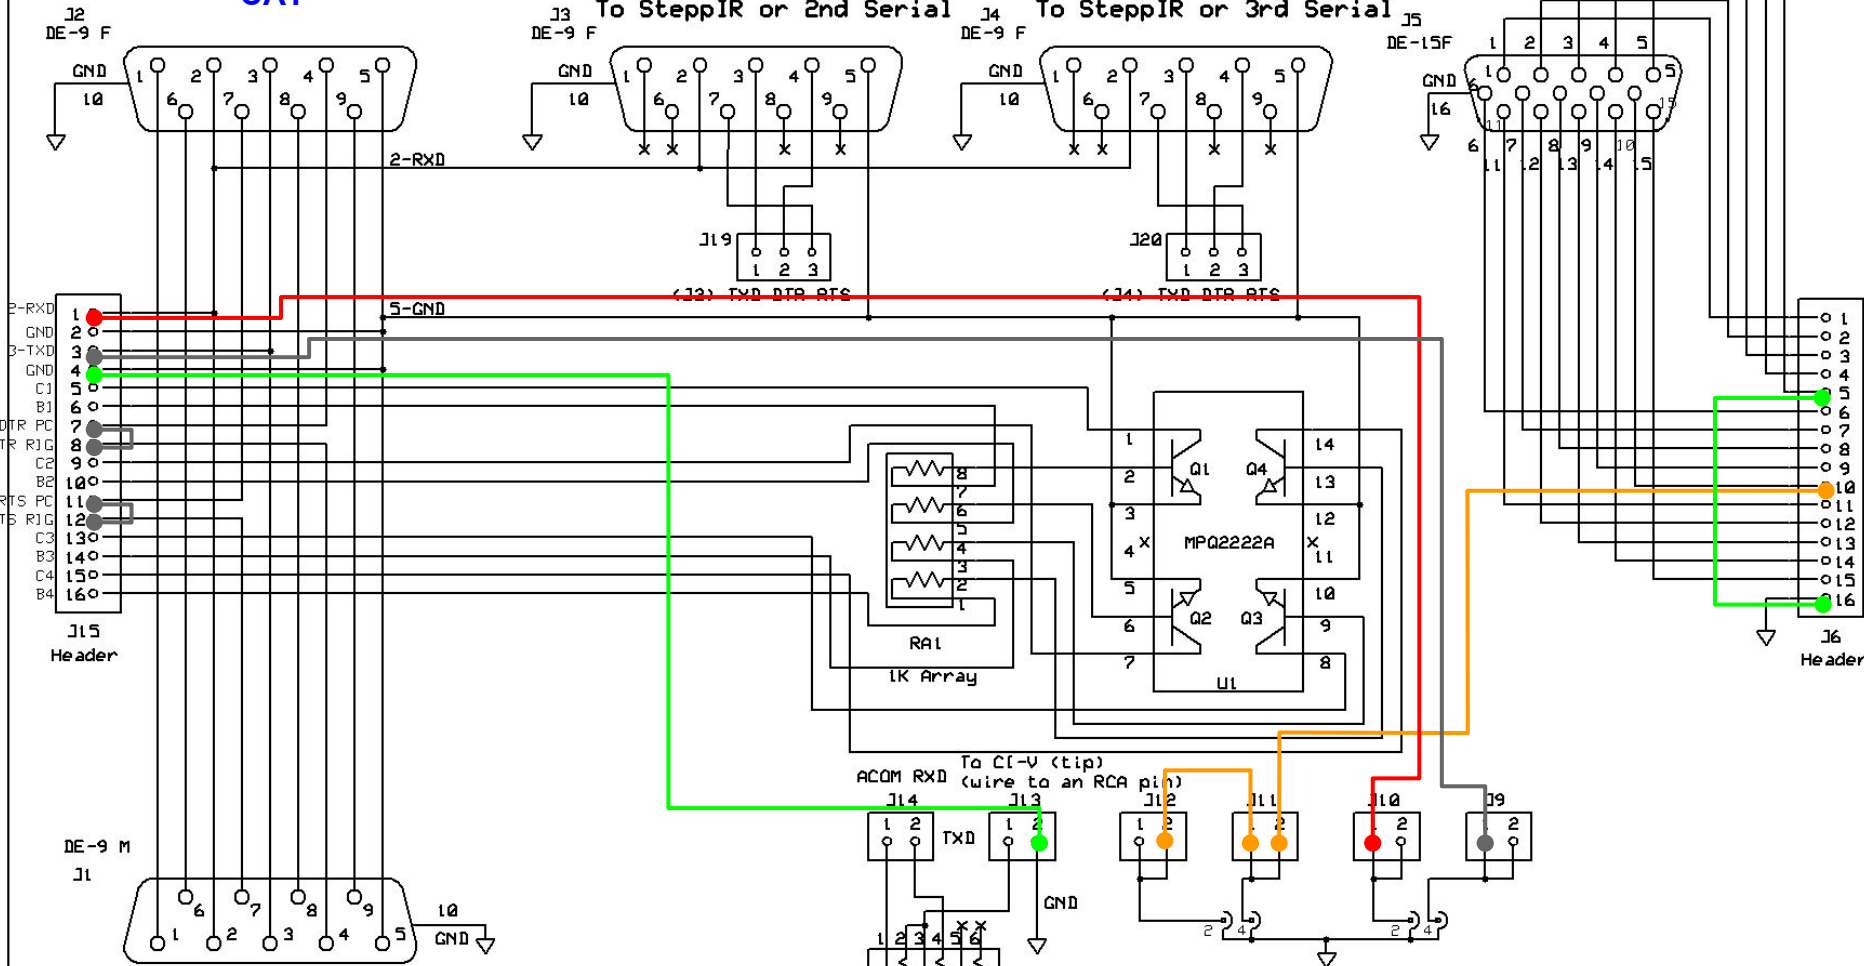

**Transceiver  
CAT**

**KPA  
AUX**

**microKEYER II  
RS-232**

**TX** J8 **LNA** **RxD** J7 **TXD** J6  
Dual RCA Jack Dual RCA Jack (tip) (ring)

← From KPA1500  
XCVR SERIAL

To ACOM Only (from ICOM)

N6TV		
<b>1x3 DE-9 Splitter with DE-15</b>		
R. A. Wilson	Ver 1.2 03/05/2018	Page 1 of 1